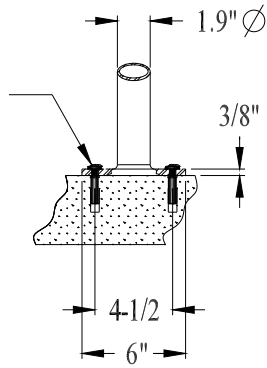

## SURFACE MOUNT

## IN GROUND MOUNT

In Ground #12112  
Surface #12137

3/8" x 1" Torx Bolt &  
3/8" x 1" S/S Drop In Anchor  
(4) Places per Rack

Modern {Tricycle} Racks  
Surface Mount / In Ground Mount {Dims}

www.cyclesafe.com