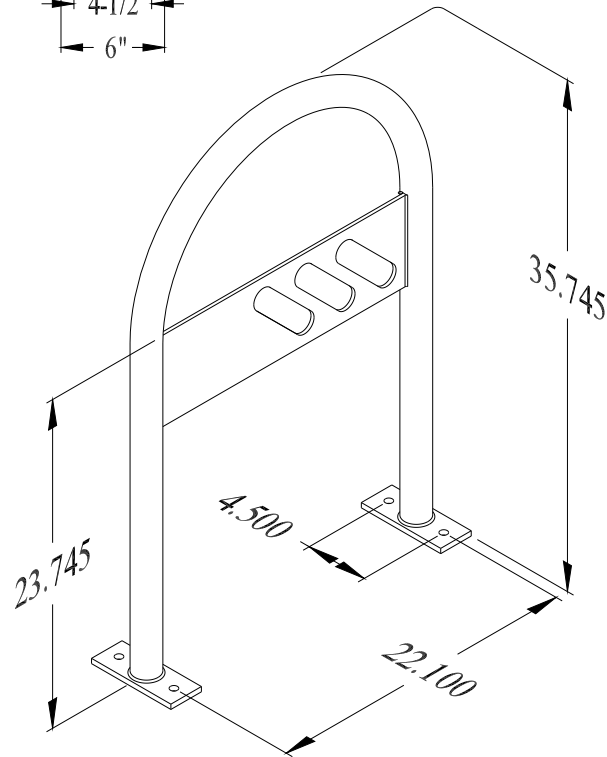

## SURFACE MOUNT

## IN GROUND MOUNT

In Ground #12112  
Surface #12137

3/8" x 1" Torx Bolt &  
3/8" x 1" S/S Drop In Anchor  
(4) Places per Rack

Modern {Tricycle} Racks  
Surface Mount / In Ground Mount {Dims}

www.cyclesafe.com