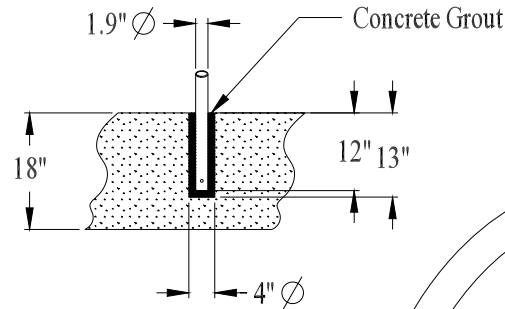

## SURFACE MOUNT

## IN GROUND MOUNT

In Ground #12112  
Surface #12137

3/8" x 1" Torx Bolt &  
3/8" x 1" S/S Drop In Anchor  
(4) Places per Rack

Modern {Tricycle} Racks  
Surface Mount / In Ground Mount {Dims}

www.cyclesafe.com