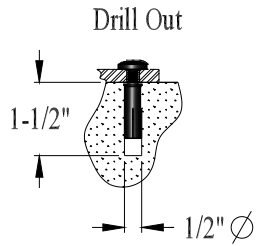

## SURFACE MOUNT

## IN GROUND MOUNT

In Ground #12112  
Surface #12137

3/8" x 1" Torx Bolt &  
3/8" x 1" S/S Drop In Anchor  
(4) Places per Rack

Modern {Tricycle} Racks  
Surface Mount / In Ground Mount {Dims}

www.cyclesafe.com