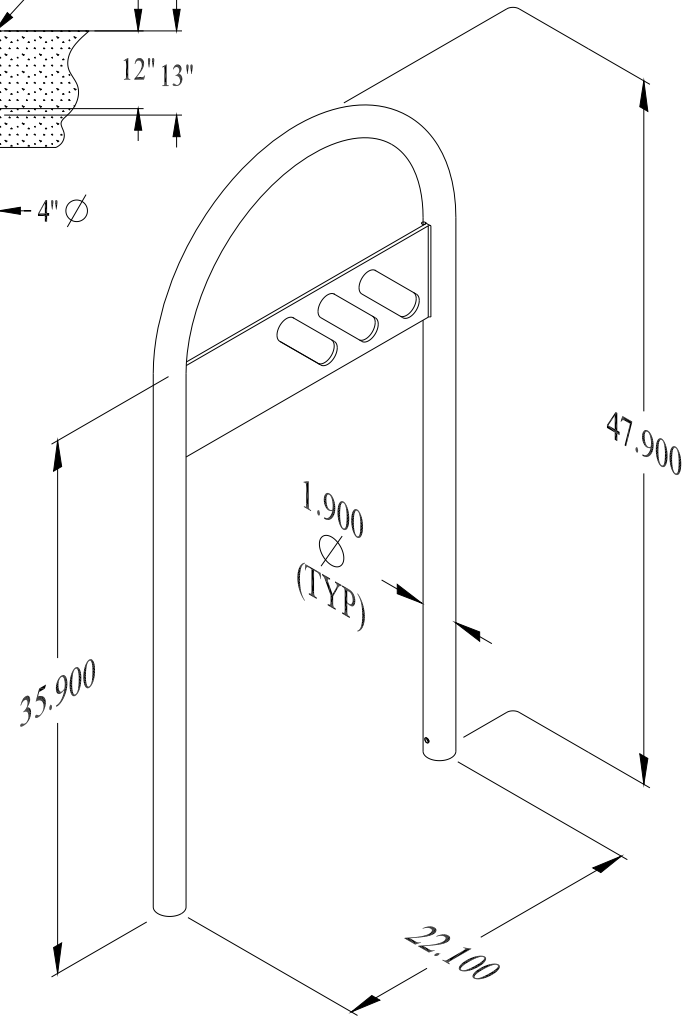

In Ground #12112  
Surface #12137

Modern {Tricycle} Racks  
Surface Mount / In Ground Mount

## SURFACE MOUNT

## IN GROUND MOUNT

In Ground #12112  
Surface #12137

3/8" x 1" Torx Bolt &  
3/8" x 1" S/S Drop In Anchor  
(4) Places per Rack

Modern {Tricycle} Racks  
Surface Mount / In Ground Mount {Dims}

www.cyclesafe.com